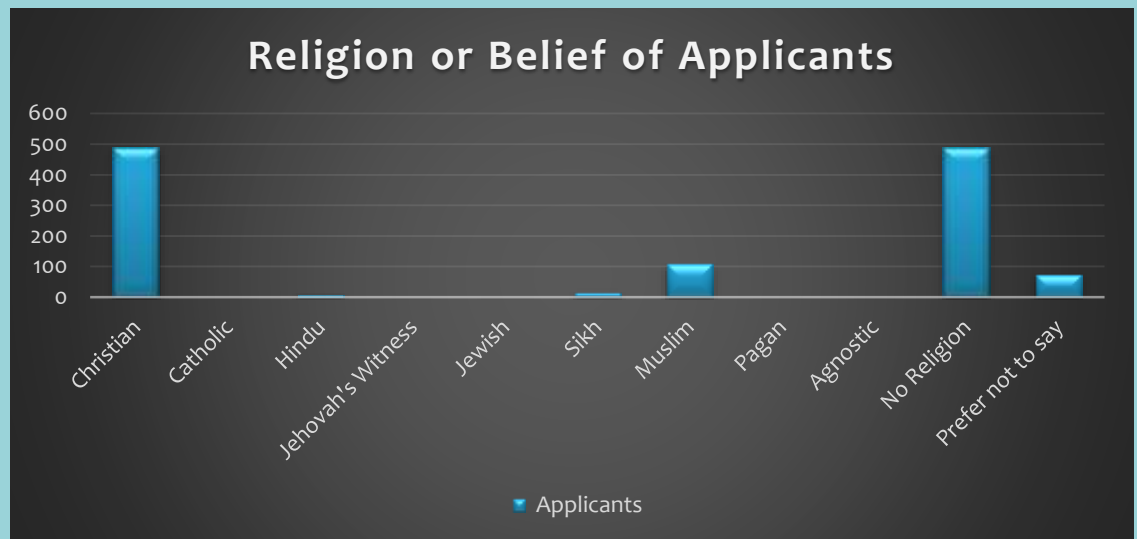

Annual Equality & Diversity Report 2016

Annual Equality & Diversity Workforce Breakdown April 2016

Nationality Breakdown

Sexual Orientation Breakdown

Annual Equality & Diversity Recruitment Applicants Breakdown April 2015 to March 2016

Nationality of Applicants