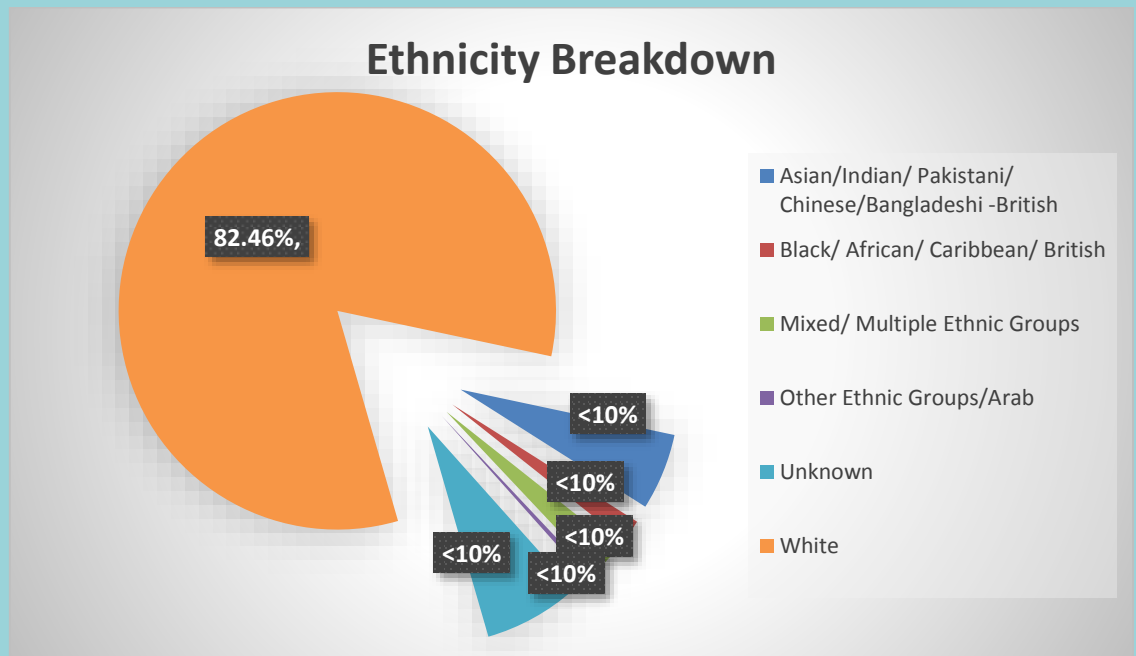

Annual Equality & Diversity Report 2016

Annual Equality & Diversity Workforce Breakdown April 2016

Nationality Breakdown

Sexual Orientation Breakdown

Annual Equality & Diversity Recruitment Applicants Breakdown April 2015 to March 2016

Nationality of Applicants