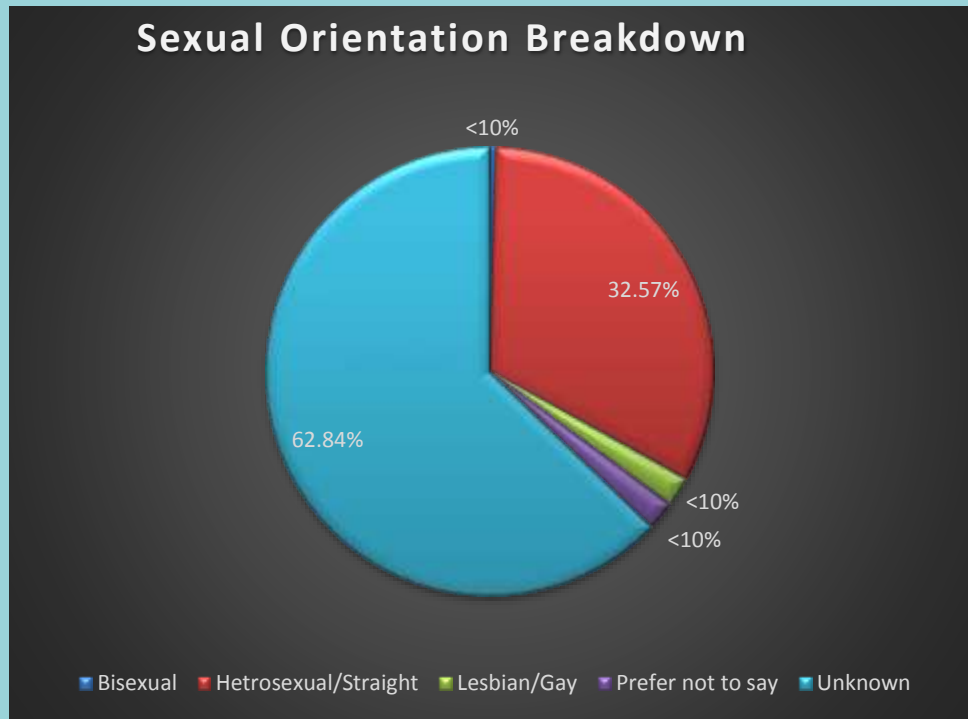

Annual Equality & Diversity Report 2016

Annual Equality & Diversity Workforce Breakdown April 2016

Nationality Breakdown

Sexual Orientation Breakdown

Annual Equality & Diversity Recruitment Applicants Breakdown April 2015 to March 2016

Nationality of Applicants