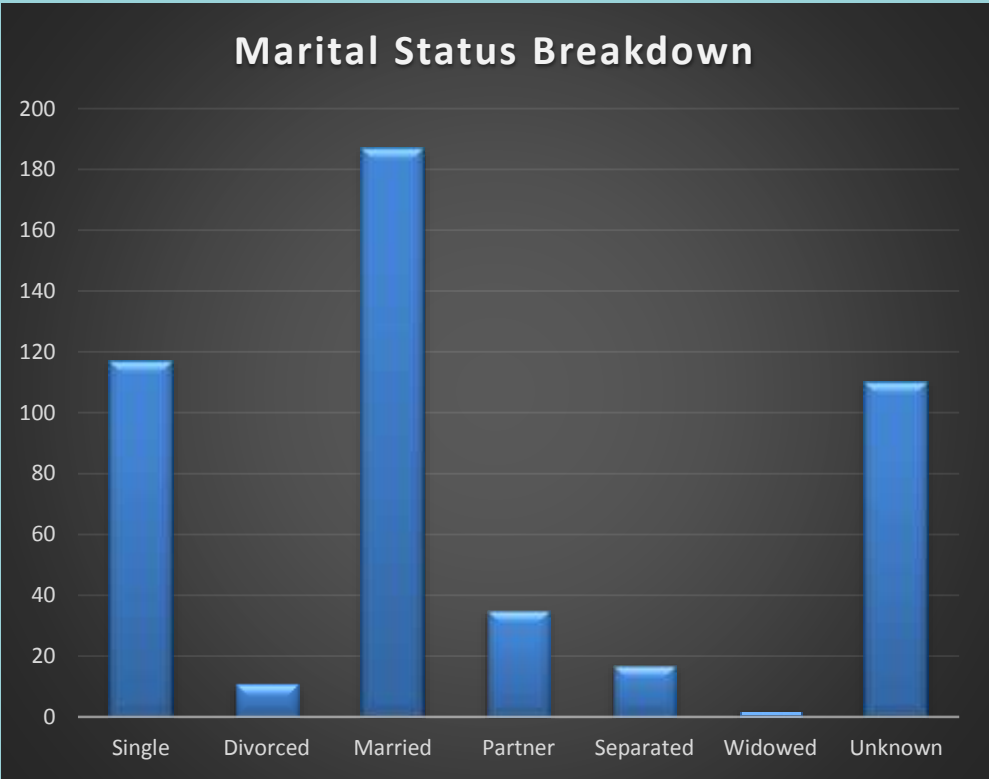

Annual Equality & Diversity Report 2016

Annual Equality & Diversity Workforce Breakdown April 2016

Nationality Breakdown

Sexual Orientation Breakdown

Annual Equality & Diversity Recruitment Applicants Breakdown April 2015 to March 2016

Nationality of Applicants