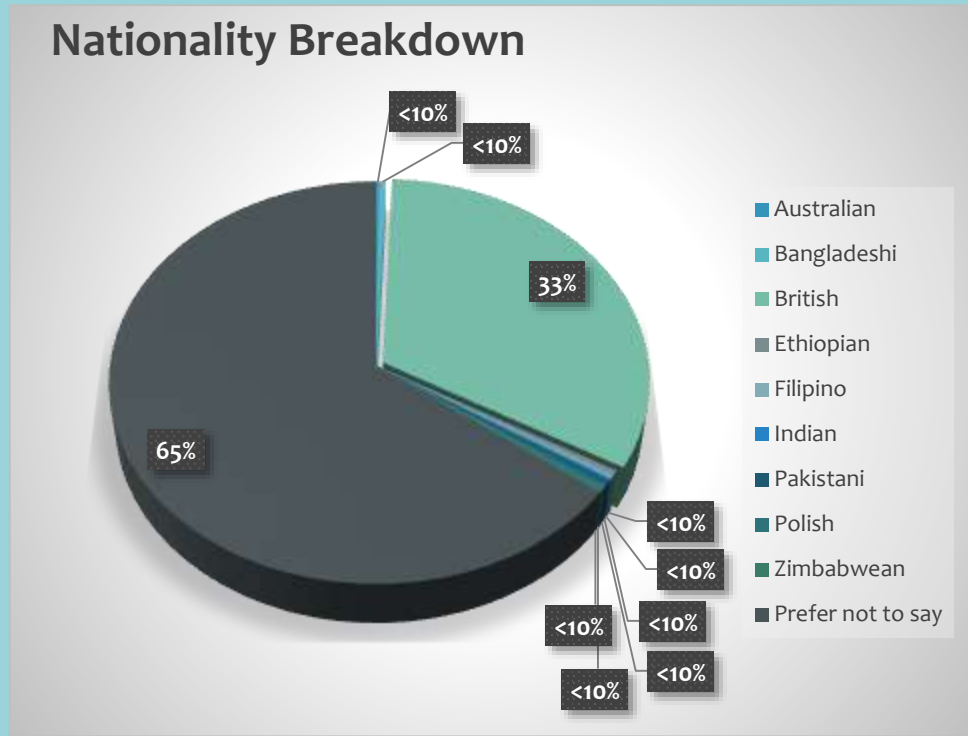

Annual Equality & Diversity Report 2016

Annual Equality & Diversity Workforce Breakdown April 2016

Nationality Breakdown

Sexual Orientation Breakdown

Annual Equality & Diversity Recruitment Applicants Breakdown April 2015 to March 2016

Nationality of Applicants