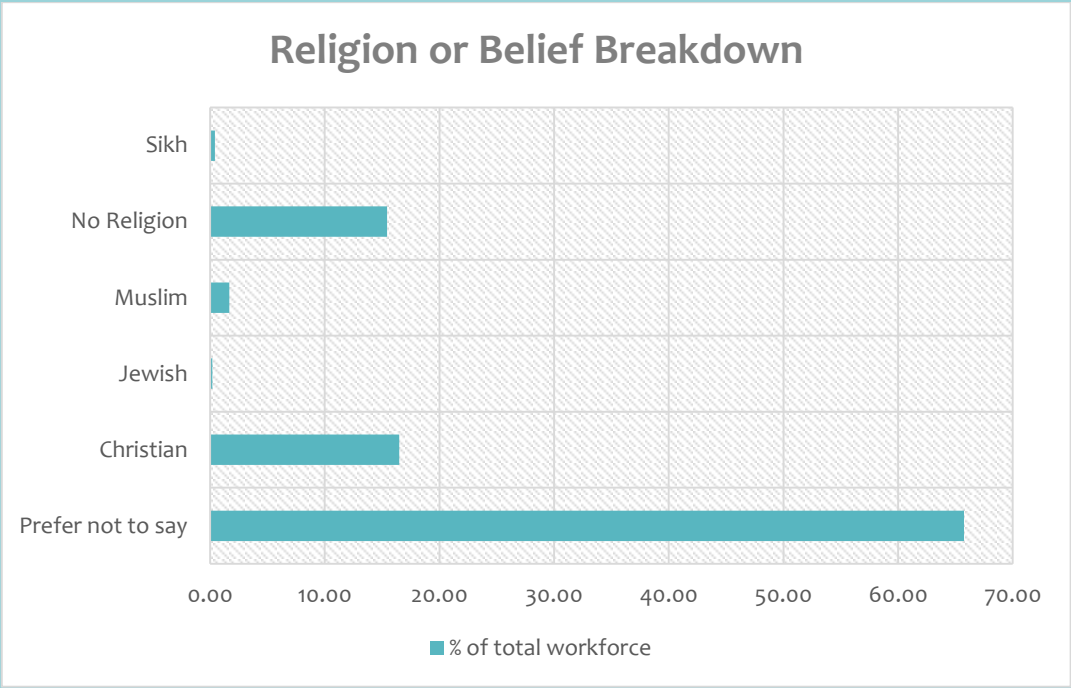

Annual Equality & Diversity Report 2016

Annual Equality & Diversity Workforce Breakdown April 2016

Nationality Breakdown

Sexual Orientation Breakdown

Annual Equality & Diversity Recruitment Applicants Breakdown April 2015 to March 2016

Nationality of Applicants