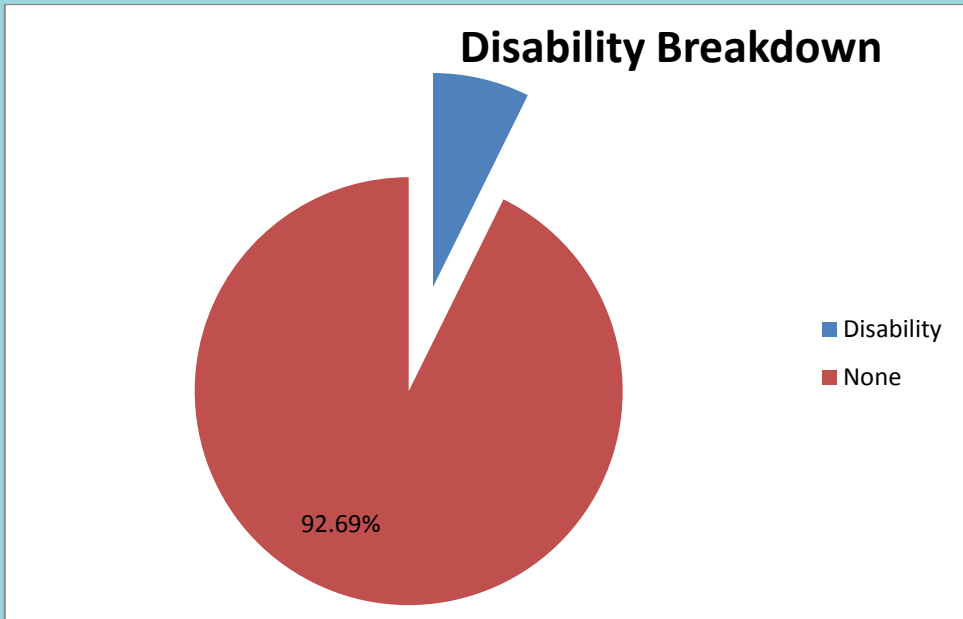

Annual Equality & Diversity Report 2016

Annual Equality & Diversity Workforce Breakdown April 2016

Nationality Breakdown

Sexual Orientation Breakdown

Annual Equality & Diversity Recruitment Applicants Breakdown April 2015 to March 2016

Nationality of Applicants