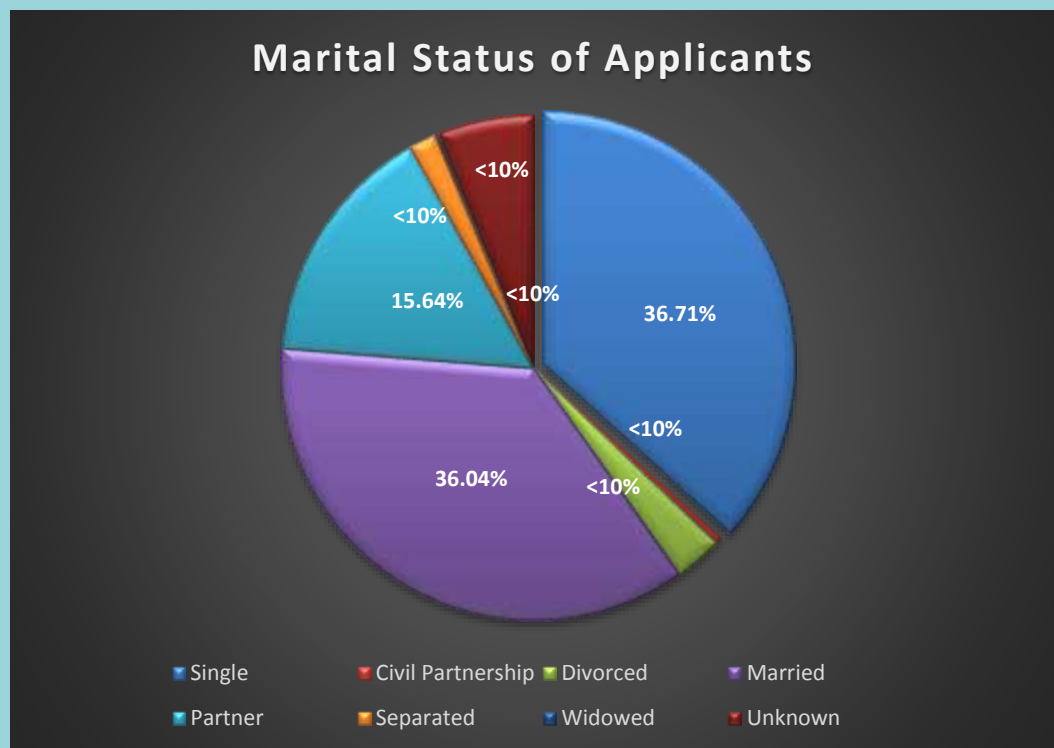

Annual Equality & Diversity Report 2016

Annual Equality & Diversity Workforce Breakdown April 2016

Nationality Breakdown

Sexual Orientation Breakdown

Annual Equality & Diversity Recruitment Applicants Breakdown April 2015 to March 2016

Nationality of Applicants